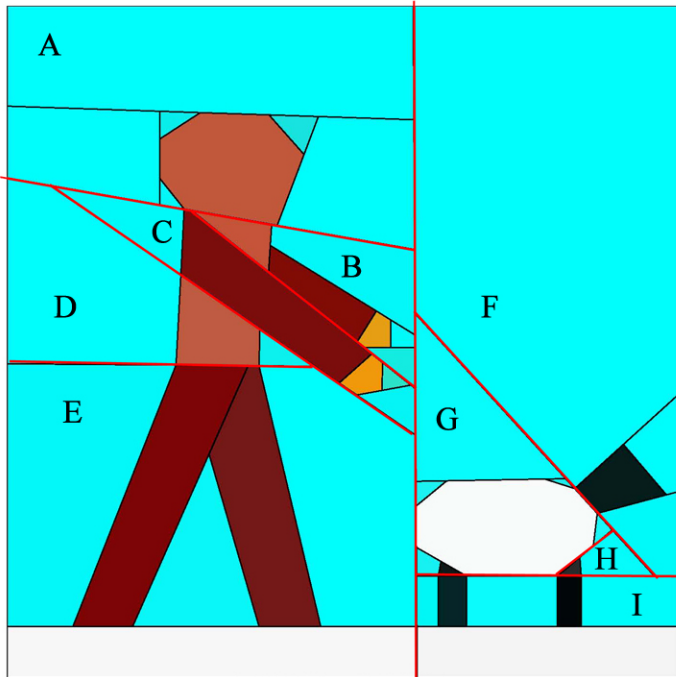

STEKKJASTAUR

SHEEP-COTE CLOD

SEWING ORDER

B>C
D>E
BC>DE
A>BCDE
G>H
F>GH
FGH>I
ABCDE>FGHI

THE FIRST OF THEM WAS SHEEP-COTE CLOD.
HE CAME STIFF AS WOOD,
TO PRAY UPON THE FARMER'S SHEEP
AS FAR AS HE COULD.

HE WISHED TO SUCK THE EWES,
BUT IT WAS NO ACCIDENT
HE COULDN'T; HE HAD STIFF KNEES
- NOT TO CONVENIENT.

STEKKJASTAUR KOM FYRSTUR,
STINNUR EINS OG TRÉ.
HANN LAUMAÐIST Í FJÁRHÚSIN
OG LÉK Á BÓNDANS FÉ.

HANN VILDI SJÚGA ÆRNAR,
-ÞÁ VARÐ ÞEIM EKKI UM SEL,
ÞVÍ GREYIÐ HAFÐI STAURFÆTUR,
-ÞAÐ GEKK NÚ EKKI VEL.

LB
S